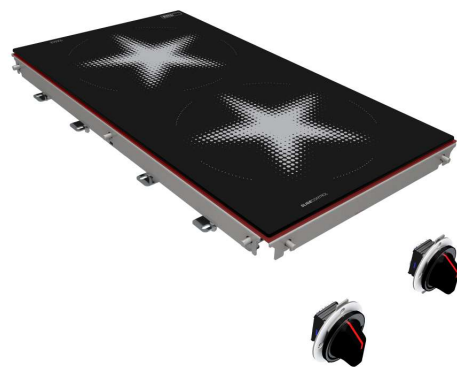

Double Power hob 2x6 kW

Induction appliance with 2 round Power coils and patented SlideControl technology

Power brought straight to the point

The Power induction hob is designed for cooking with two pans. It's an ideal choice wherever high power levels are required: by producing heat quickly for a short period, it's perfect for flash frying and cooking large quantities.

- Suitable for pans up to 32
- Range 300 mm
- Central pot detection and temperature monitoring

Technical data:

Dimensions:	356 x 656 mm
Output:	2 x 6.0 kW
Connector:	3x 400 VAC
Control:	2 controls
Monitoring:	Central temperature monitoring
Anschluß:	3x 400 VAC
Hobs:	2x Power round coils Range 300 mm
Adjustment:	Freely adjustable power control